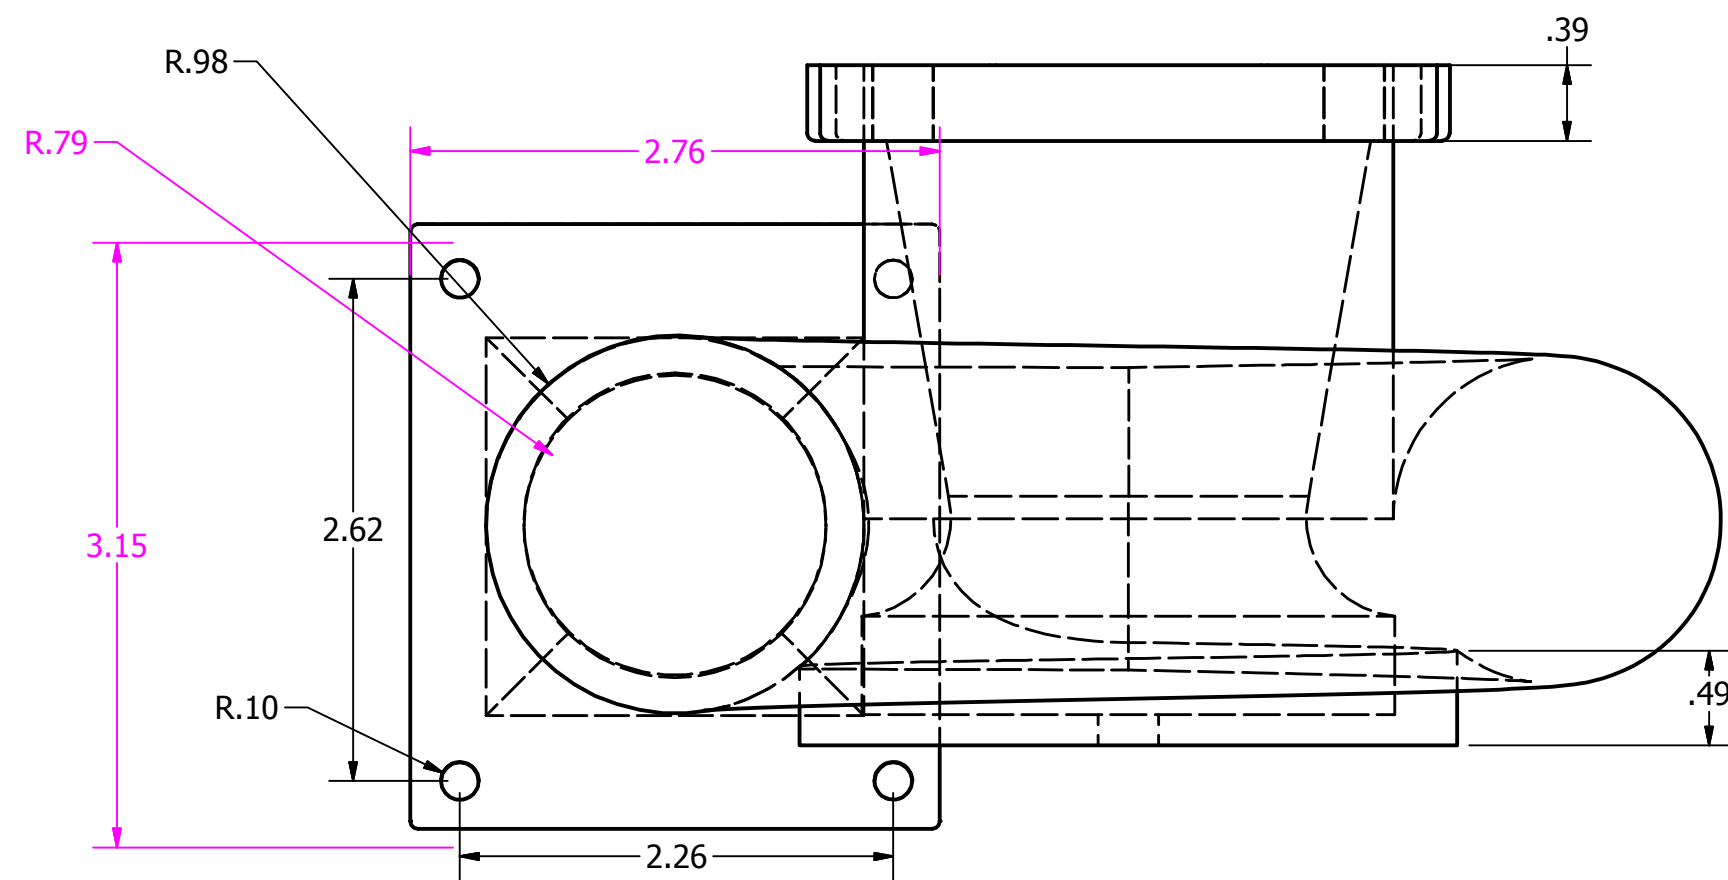

Top view

Exhaust husing Isometric view

Front view

Right view

Bottom view

DRAWN Ismael Gallegos	5/22/2016		
CHECKED		TITLE	
QA			
MFG			
APPROVED			
		SIZE C	DWG NO Exhaust Housing Drawing
		SCALE	REV
		SHEET 1 OF 1	