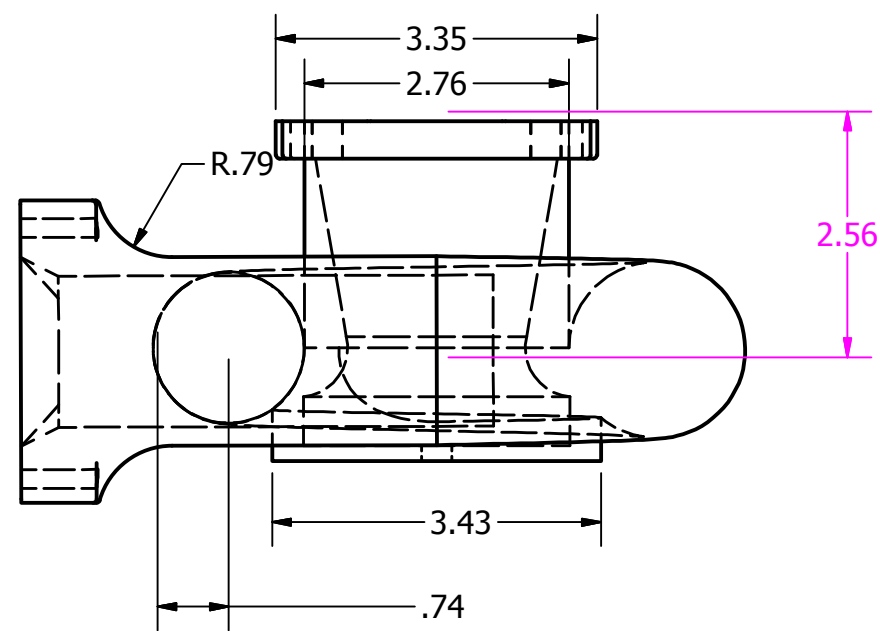

Top view

Exhaust husing Isometric view

Front view

Right view

Bottom view

DRAWN Ismael Gallegos	5/22/2016		
CHECKED		TITLE	
QA			
MFG			
APPROVED			
		SIZE C	DWG NO Exhaust Housing Drawing
		SCALE	REV
		SHEET 1 OF 1	